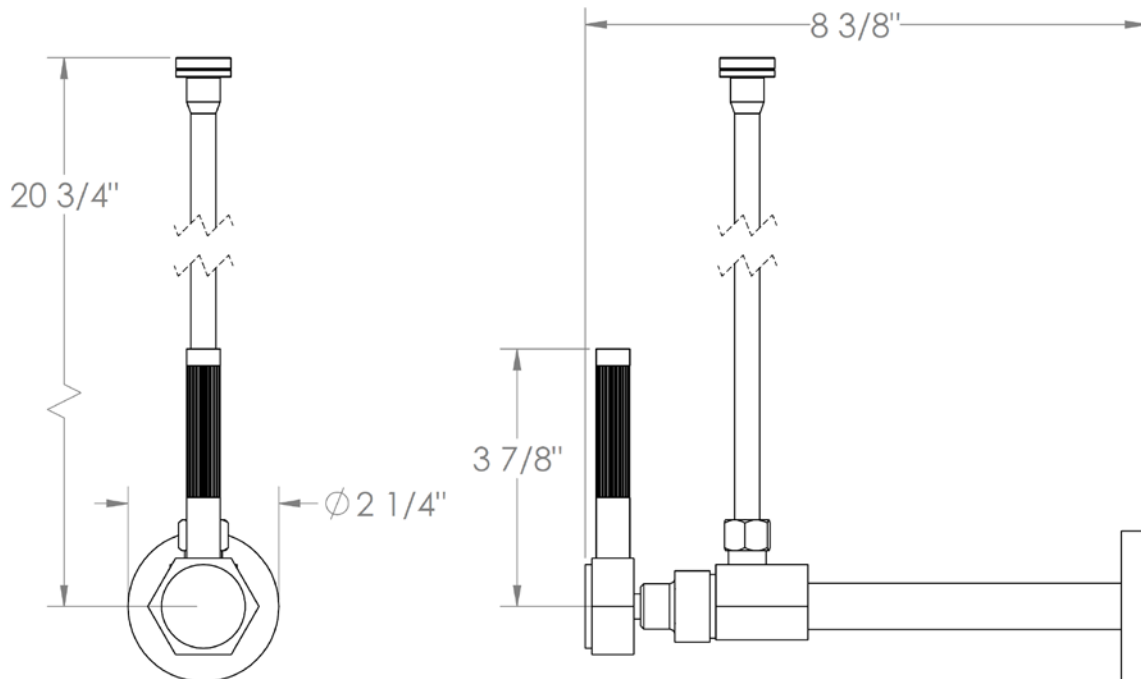

111-MAS7-SP4

Angle Stop Kit

1/2" Sweat x 3/8" OD Compression

WATERMARK DESIGNS 3/5/2018

111-MAS7-SP5

Toilet Angle Stop Kit

1/2" Sweat x 3/8" OD Compression

WATERMARK DESIGNS 3/15/2018