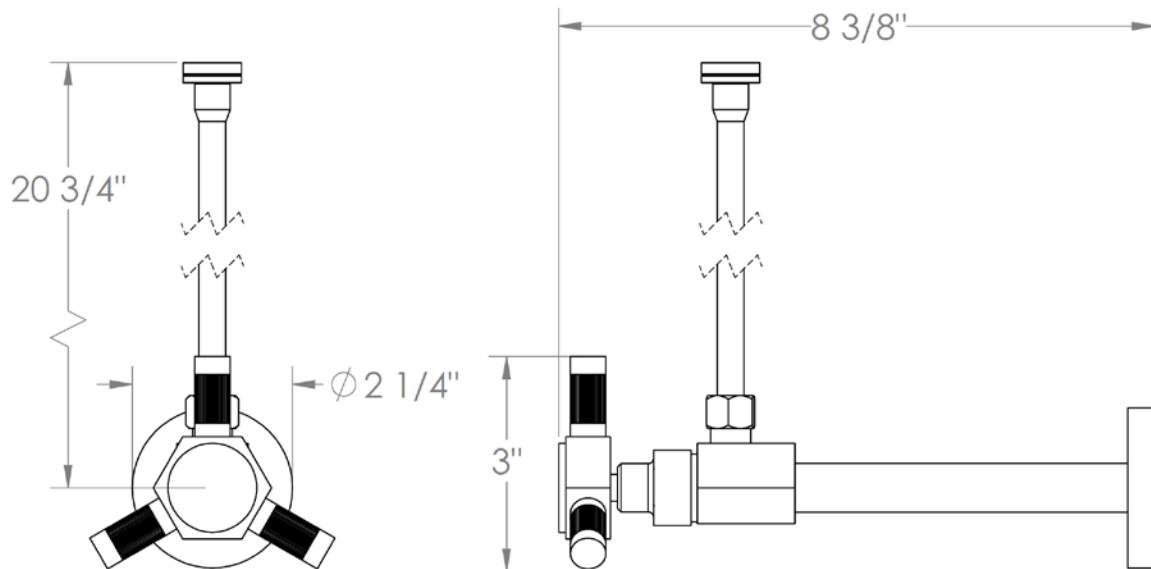

111-MAS7-SP4

Angle Stop Kit

1/2" Sweat x 3/8" OD Compression

WATERMARK DESIGNS 3/5/2018

111-MAS7-SP5

Toilet Angle Stop Kit

1/2" Sweat x 3/8" OD Compression

WATERMARK DESIGNS 3/15/2018